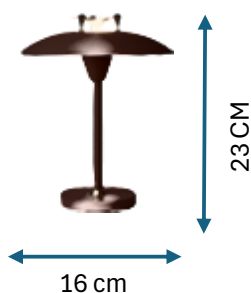

PRODUCT DATASHEET

Mini Stepp 1-2-3 Table portable - 5705639746132

GENERAL INFORMATION

Product Code	746132
Collection	Halo Design
Product Category	Mini Stepp 1-2-3 - Portable
Product family	Stepp
Use	Outdoor/Indoor
Application Environment	Table

DIMENTION & WEIGHT

Width (mm)	160
Height (mm)	230
Depth (mm)	160
Weight gram	430

MATERIAL & COLOR

Product Color	Terracotta
Main Material(s)	Metal

TECHNICAL INFORMATION

IP Classification	IP54
Dimmable	Yes 3-step
Type:	Table light can be used outdoor
Flicker Metric	00:00
Stroboscopic Effect Metric	00:00
LED module replaceable	No
Socket type	Integreted LED